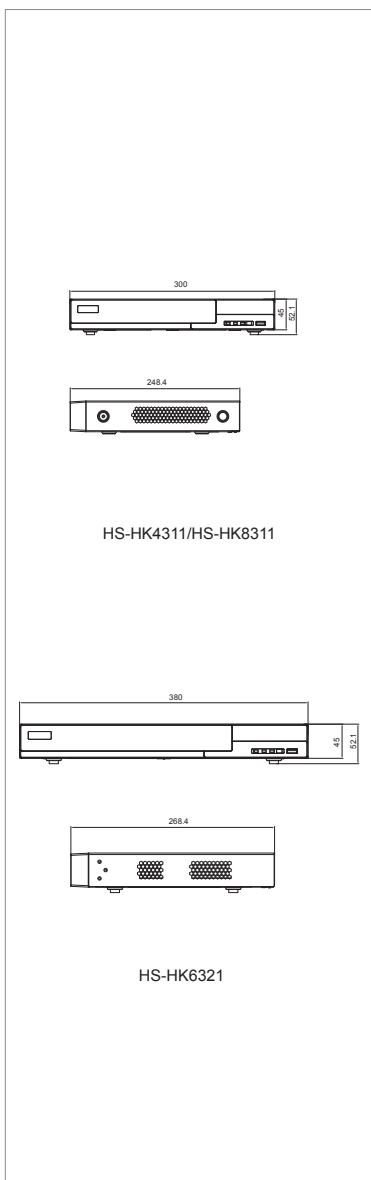

Hybrid 5M/4M H.265+ DVR

4/8/16CH 混合式五百萬多合一智能錄放影機 HS-HK4311/HS-HK8311/HS-HK6321

Dimension Unit : mm

- AHD/TVI/CVI/CVBS/IP 錄影
- 採用最新H.265+視頻壓縮技術，具有更高的壓縮率和更好的畫質
- DVR控制：滑鼠，控制鍵盤，網路
- 支援手機瀏覽 (iPhone / iPad / Android)
- 支援3G/4G USB網卡上網。 P2P. QR code連線
- 鍵盤控制DVR群組ID設定
- 位移功能可排程預約啟動
- AHD/TVI 5MP/4MP 攝影機接入
- 智慧畫面設定：即時/回放畫面數位放大，回放畫面數位放大/回放攝影機抬頭/日期時間位置移動
- 查看系統動作及網路連線使用者紀錄功能
- 使用者權限管理
- 錄影資料可直接AVI轉檔備份
- 雙碼流，可在網路與本機端設定不同的H.265+壓縮品質且可同時輸出支援
- 智能IVS：物件遺失/鏡頭異常/電子圍籬/周界防護 (需搭配特定智能網路攝影機使用)

產品型號		HS-HK4311	HS-HK8311	HS-HK6321	
輸入	AHD/TVI/CVI	4CH	8CH	16CH	
	最大IP接入數量	6CH (4+2)	12CH (8+4)	16CH (8+8)	
	總頻道數量	6CH	12CH	24CH	
輸出	HDMI	1920x1080 / 1280x1024 / 1024x768			
	VGA	1920x1080 / 1280x1024 / 1024x768			
	CVBS	MAIN / SPOT			
壓縮模式		H.265 High Profile			
畫面顯示		1 / 4 / 9	1 / 4 / 9 / 16		
最大IP接入等級		4MP / 3MP / 1080P / 720P (最終錄影畫質依DVR自動調整)			
錄影解析度	模擬 高清	5MPL	40	80	160
		4MPL	48	96	192
		1080P	60	120	240
		720P/ 1080Lite/ 960H	120	240	480
	IP	3MP/4MP	30/CH		
1080P/720P		30/CH			
接入負載 (Mbps)		TBD	32 (4CH) 60 (12CH)	32 (8CH) 72 (16CH)	
同步本地回放		4CH	8CH	16CH	
錄影畫質		最高 / 高 / 普通 / 低 / 最低			
錄影模式		一般錄影 / 持續錄影 / 預約錄影 / 位移 / 警報錄影			
回放方式		時間 & 事件搜尋 / 特定時間搜尋			
多工系統		即時監看 / 錄影 / 回放 / 網路 / 備份			
位移偵測		位移區域 22x18 區域選擇			
聲音		4 組輸入 / 1 組輸出	8 組輸入 / 1 組輸出	8 組輸入 / 1 組輸出	
警報		4 組輸入 / 1 組輸出	8 組輸入 / 2 組輸出	16 組輸入 / 4 組輸出	
儲存裝置		SATA x1 (單顆10TB)	SATA x1 (單顆10TB)	SATA x2 (單顆10TB)	
備份		USB 2.0 / 網路備份功能			
E-SATA		-	1	1	
PTZ 控制		PELCO-P, PELCO-D, CoC (UTC)			
行動監控		手機網路瀏覽 (iPhone / iPad / Android)			
網路功能		10/100 M Base-T		10/100/1000 M Base-T	
瀏覽方式		遠端軟體 CMS / APP / IE			
連線模式		TCP/IP, PPPoE, DHCP, DDNS(Auto DDNS)			
遠端控制		監看 / 回放 / 備份 / 參數設定 / PTZ操作			
電源		DC12V			
工作溫度		5°C ~ 40°C (41°F ~ 104°F)			
尺寸		300(寬) x 52.1(高) x 248.4(深)mm		380(寬) x 52.1(高) x 268.4(深)mm